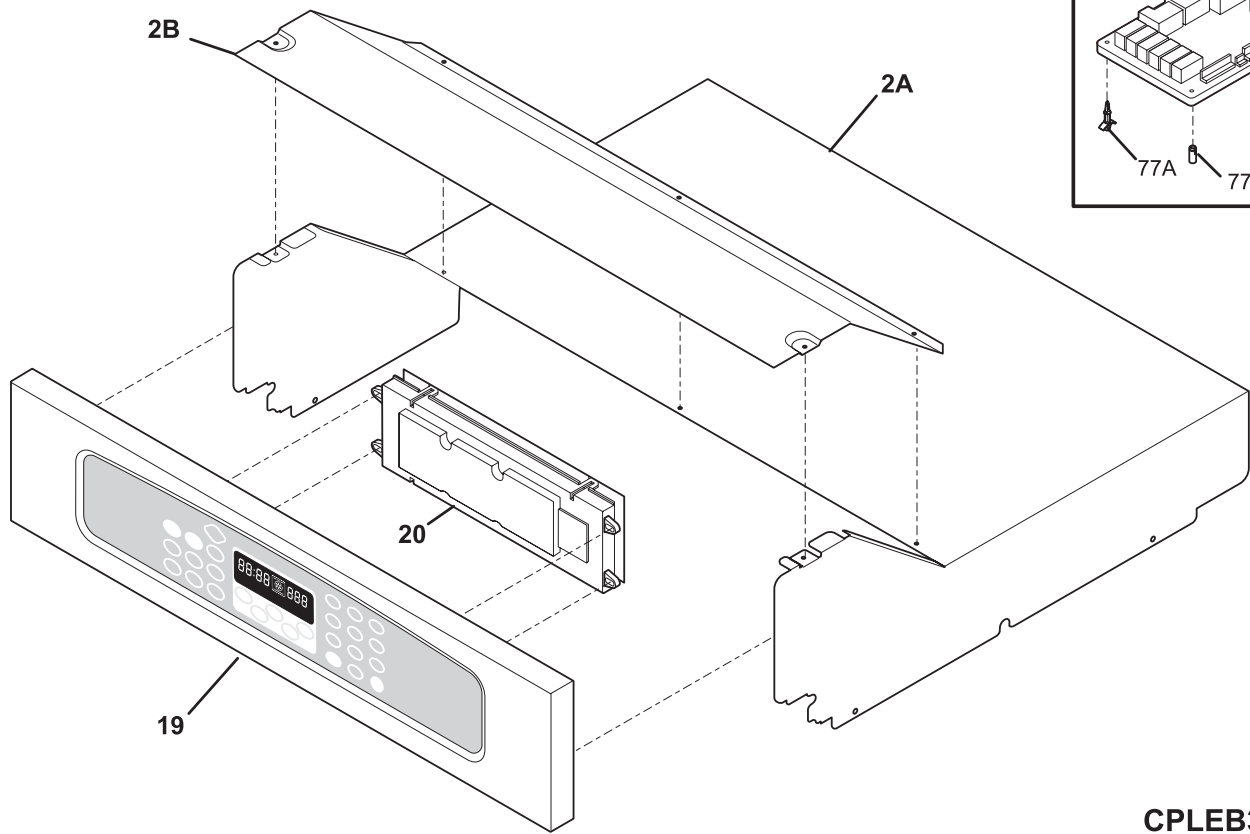

Frigidaire

Factory Parts Catalog

Product No.	FEB30T5GCC
	37054343E70S3
Series	30" double
Color	stainless
Market	North America
Wiring Diagram	318046123
Owner's Guide	318205115
Installation Instructions	318201514
Service Data Sheet	318047309
Timer Guide	318200129

Copyright © 2009 Electrolux Home Products, Inc.
All rights reserved.

CONTROL PANEL

CPLEB30T9FCA

CONTROL PANEL

POS. NO	PART NO.	DESCRIPTION
2A	318257300	Shield, oven top
2B	318260100	Cover, box
19	318271544	Control Panel Assembly, steel/glass, stainless/black, w/touch pad
20 #	316443833	Control, electronic, ES610W1, dual oven
20*	5303311306	Screw, 8-18 x 0.375, (6)
77	316247900	Spacer, power board
77A	316114100	Spacer
97	316443913	Board, relay, dual oven
* #	318370374	Wiring Harness, timer, to relay board
*	5303211311	Screw, 8 x 0.500